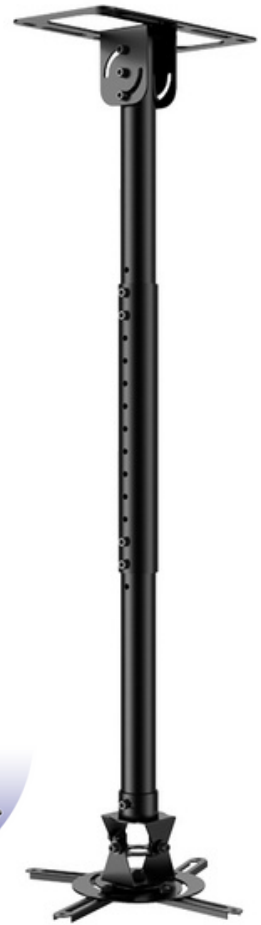

Universal Projector Mount

APM-5N

Comm Universal Ceiling Projector Mount, APM-5N is suitable for use with almost 90% of the Projectors in the market.

Specially tailored to fit any Projector below 15kg (33lbs), APM-5N is designed for easy installations with great adaptability!

- Mount with reliability and security
- Fast disconnect mechanism for easy maintenance
- Full 360 degrees Rotation
- Maximum Roll and Pitch Adjustment +/- 30 degrees

(B) Optional
Extension rods
DD 95mm + EE 470mm

Specifications

Net Weight	3.4kg
Maximum load Weight	15kg (33lbs)
Tilting Angle (Roll and Pitch Adjustment)	+/- 30 degrees
Color	Black
Standard Extension Length *	(A) Min 76.5cm to Max 96.5cm
Length with <i>Optional</i> Extension Rod ExtRd-DD+EE *	(B) Min 106cm to Max 143cm
* Height measured from Ceiling to where the base is attached to the projector	