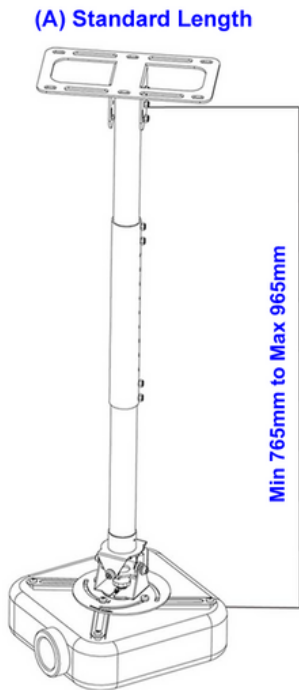

Universal Projector Mount

APM-5N

Comm Universal Ceiling Projector Mount, APM-5N is suitable for use with almost 90% of the Projectors in the market.

Specially tailored to fit any Projector below 15kg (33lbs), APM-5N is designed for easy installations with great adaptability!

- Mount with reliability and security
- Fast disconnect mechanism for easy maintenance
- Full 360 degrees Rotation
- Maximum Roll and Pitch Adjustment +/- 30 degrees

(B) Optional
Extension rods
DD 95mm + EE 470mm

Specifications

Net Weight	3.4kg
Maximum load Weight	15kg (33lbs)
Tilting Angle (Roll and Pitch Adjustment)	+/- 30 degrees
Color	Black
Standard Extension Length *	(A) Min 76.5cm to Max 96.5cm
Length with <i>Optional</i> Extension Rod ExtRd-DD+EE *	(B) Min 106cm to Max 143cm
* Height measured from Ceiling to where the base is attached to the projector	