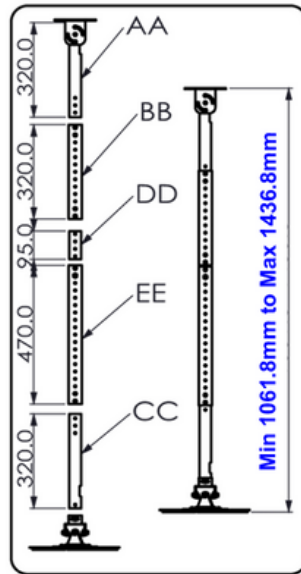

Universal Projector Mount

APM-5N

Comm Universal Ceiling Projector Mount, APM-5N is suitable for use with almost 90% of the Projectors in the market.

Specially tailored to fit any Projector below 15kg (33lbs), APM-5N is designed for easy installations with great adaptability!

- Mount with reliability and security
- Fast disconnect mechanism for easy maintenance
- Full 360 degrees Rotation
- Maximum Roll and Pitch Adjustment +/- 30 degrees

(B) Optional
Extension rods
DD 95mm + EE 470mm

Specifications

Net Weight	3.4kg
Maximum load Weight	15kg (33lbs)
Tilting Angle (Roll and Pitch Adjustment)	+/- 30 degrees
Color	Black
Standard Extension Length *	(A) Min 76.5cm to Max 96.5cm
Length with <i>Optional</i> Extension Rod ExtRd-DD+EE *	(B) Min 106cm to Max 143cm
* Height measured from Ceiling to where the base is attached to the projector	